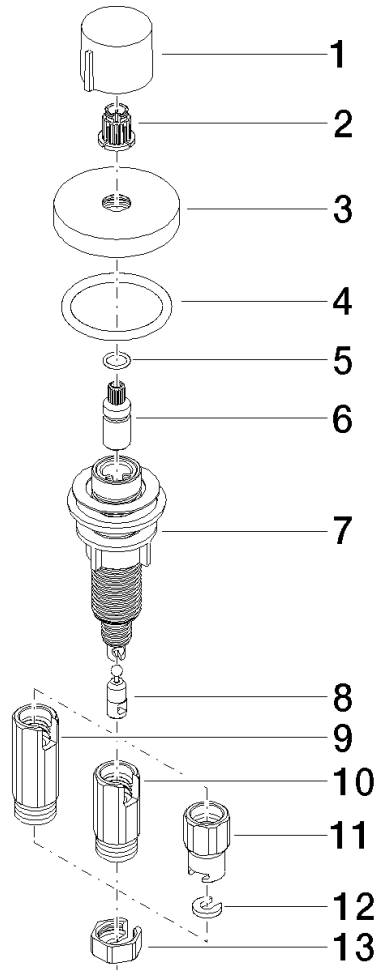

**Strainer waste with control handle - Brushed Durabronz (23kt Gold)**

ELIO

10 710 970

- control for single basin
- including adapter for Bowden cable

Fits ELIO, ENO, MEM, META SQUARE, SYNC, TARA and TARA ULTRA

Fits: ELIO, MEM, TARA, TARA ULTRA, META SQUARE

	Brushed Durabronz (23kt Gold)	10 710 970-28
	Chrome	10 710 970-00
	Brushed Platinum	10 710 970-06
	Platinum	10 710 970-08
	Durabronz (23kt Gold)	10 710 970-09
	Dark Chrome	10 710 970-19
	Matte Black	10 710 970-33
	Brushed Champagne (22kt Gold)	10 710 970-46
	Champagne (22kt Gold)	10 710 970-47
	Brushed Chrome	10 710 970-93
	Brushed Dark Platinum	10 710 970-99

10 710 970

mm [inches]

10 710 970

Parts for other finishes can be found here: [Chrome](#)

Spare parts list

No.	Item Number	Name	Quantity used	Delivery time
1	09 20 97 030-28	handle	1	20
2	90 12 12 002 00 90	fixing cap	1	2
3	09 27 87 006-28	rosette	1	20
4	90 14 10 043 00 90	seal	1	2
5	09 14 10 042 90	seal	1	2
6	09 29 06 087-28	spindle	1	-
Spare part can no longer be ordered, please order the replacement item				
7	04 30 01 029 00 90	adaptor	1	2
8	09 24 03 175 90	adaptor	1	2
9	09 11 10 073-07	connection	1	30
10	09 11 10 074-07	connection	1	30
11	09 11 10 079-07	connection	1	30
12	09 30 11 087 90	disc	1	2
13	09 23 30 024-07	nut	1	30