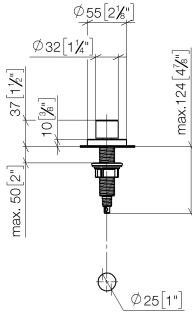

**Strainer waste with control handle - Brushed Durabronz (23kt Gold)**

ELIO

10 710 970

- control for single basin
- including adapter for Bowden cable

Fits ELIO, ENO, MEM, META SQUARE, SYNC, TARA and TARA ULTRA

Fits: ELIO, MEM, TARA, TARA ULTRA, META SQUARE

	Brushed Durabronz (23kt Gold)	10 710 970-28
	Chrome	10 710 970-00
	Brushed Platinum	10 710 970-06
	Platinum	10 710 970-08
	Durabronz (23kt Gold)	10 710 970-09
	Dark Chrome	10 710 970-19
	Matte Black	10 710 970-33
	Brushed Champagne (22kt Gold)	10 710 970-46
	Champagne (22kt Gold)	10 710 970-47
	Brushed Chrome	10 710 970-93
	Brushed Dark Platinum	10 710 970-99

10 710 970

mm [inches]

10 710 970

Parts for other finishes can be found here: [Chrome](#)

Spare parts list

No.	Item Number	Name	Quantity used	Delivery time
1	09 20 97 030-28	handle	1	20
2	90 12 12 002 00 90	fixing cap	1	2
3	09 27 87 006-28	rosette	1	20
4	90 14 10 043 00 90	seal	1	2
5	09 14 10 042 90	seal	1	2
6	09 29 06 087-28	spindle	1	-
Spare part can no longer be ordered, please order the replacement item				
7	04 30 01 029 00 90	adaptor	1	2
8	09 24 03 175 90	adaptor	1	2
9	09 11 10 073-07	connection	1	30
10	09 11 10 074-07	connection	1	30
11	09 11 10 079-07	connection	1	30
12	09 30 11 087 90	disc	1	2
13	09 23 30 024-07	nut	1	30